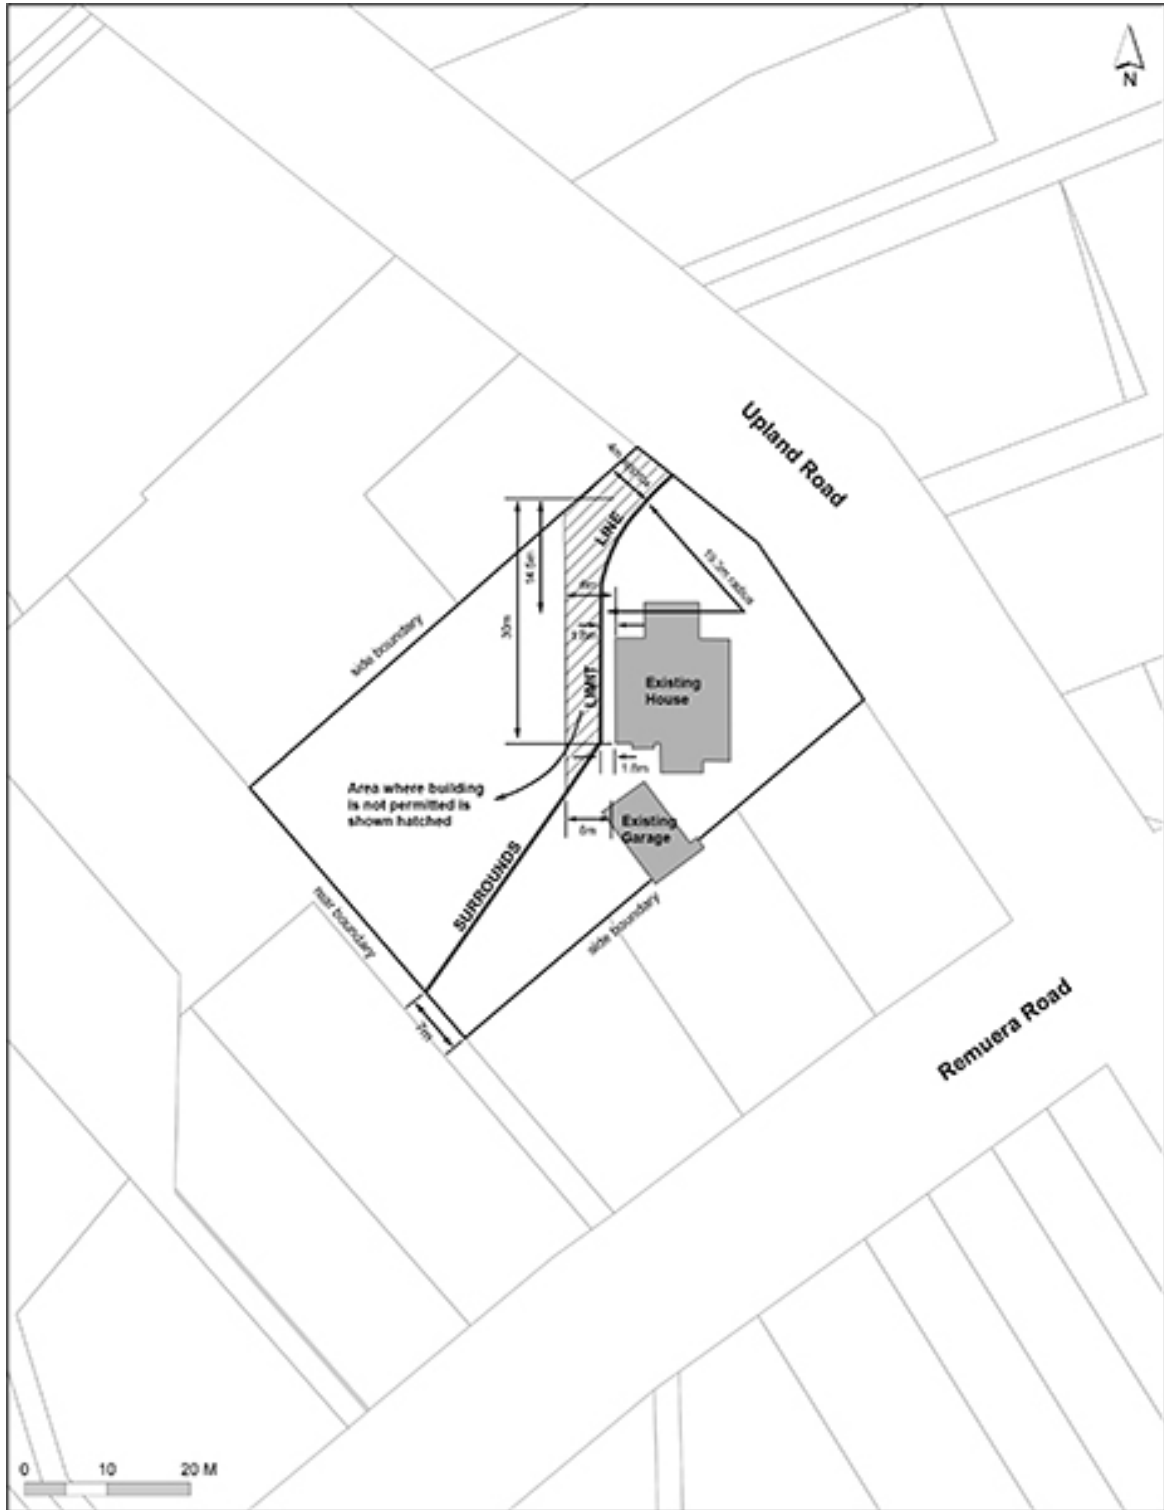

Map 14.3.8 Schedule ID 1894 – Residence, 4 Upland Road, Remuera