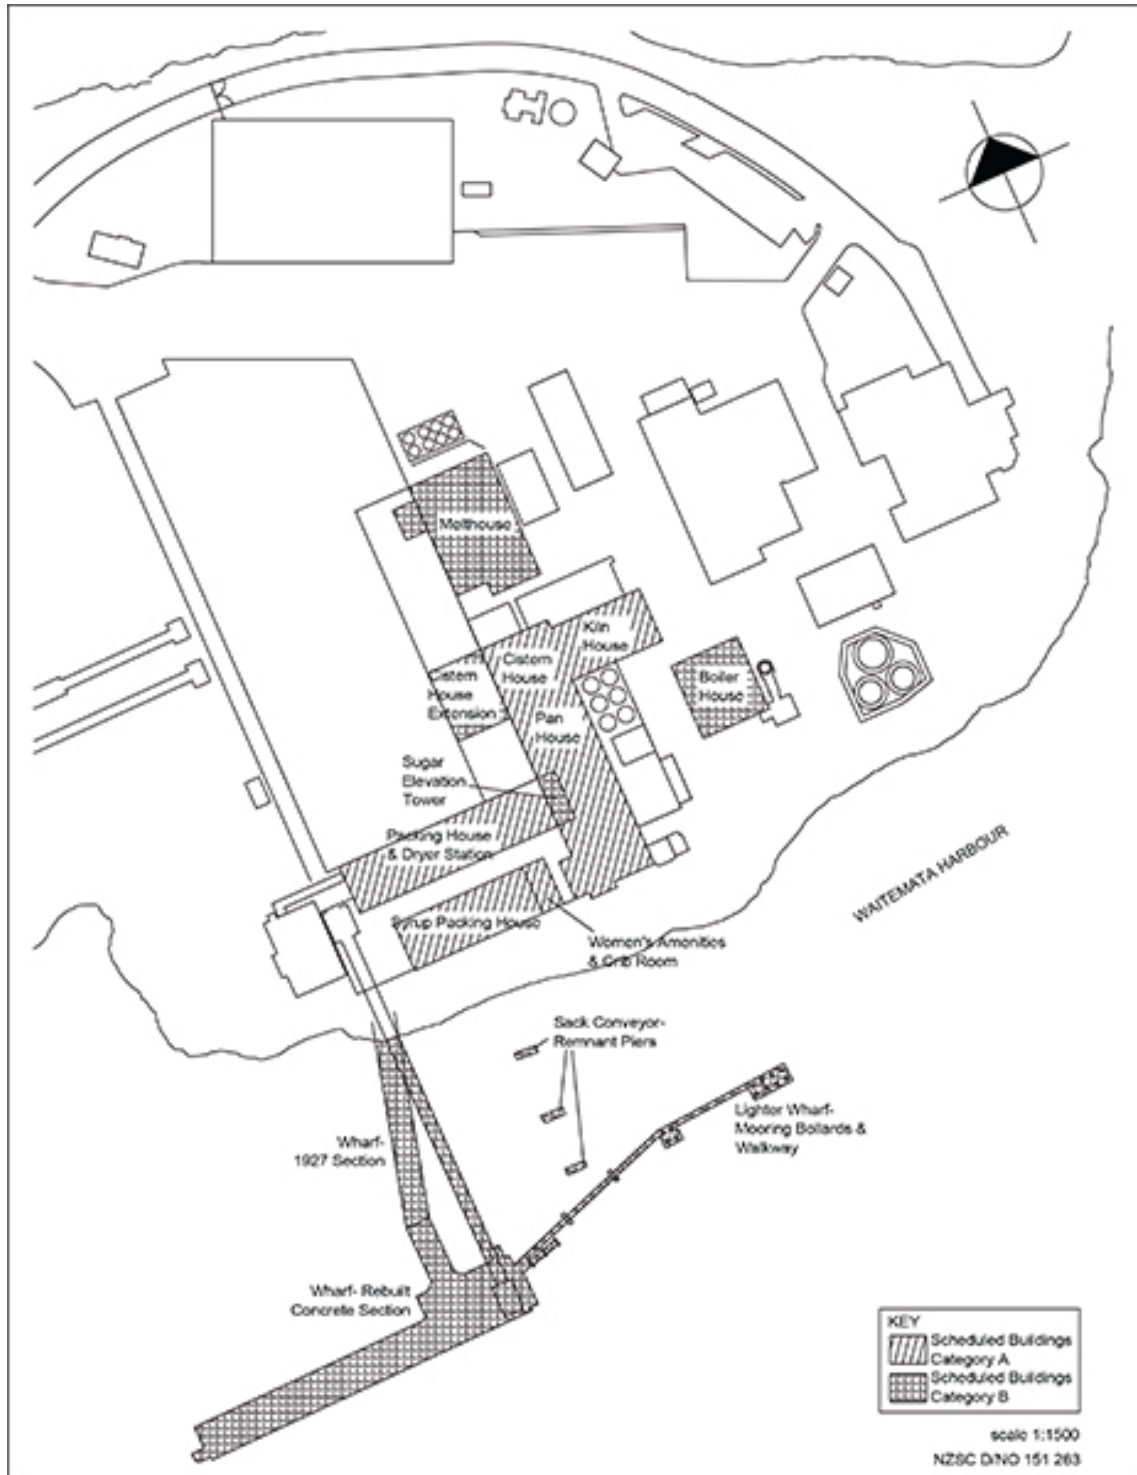

### Schedule 14.3 Historic Heritage Place maps

Map 14.3.1 Schedule ID 2083 – Merchant House (Newman Hall)

Map 14.3.2 Schedule ID 1618 – Oakley Hospital Main Building (Ground Floor)

Map 14.3.3 Schedule ID 1618 – Oakley Hospital Main Building (First Floor)

Map 14.3.4 Schedule ID 2589 – Arkell Homestead

Map 14.3.5 Schedule ID 484 – Riverhead Hotel (Forester’s Arms)

**Map 14.3.6 Historic Heritage Place UIDs 880 – 892 & 894: Chelsea Sugar Refinery, Chatswood**