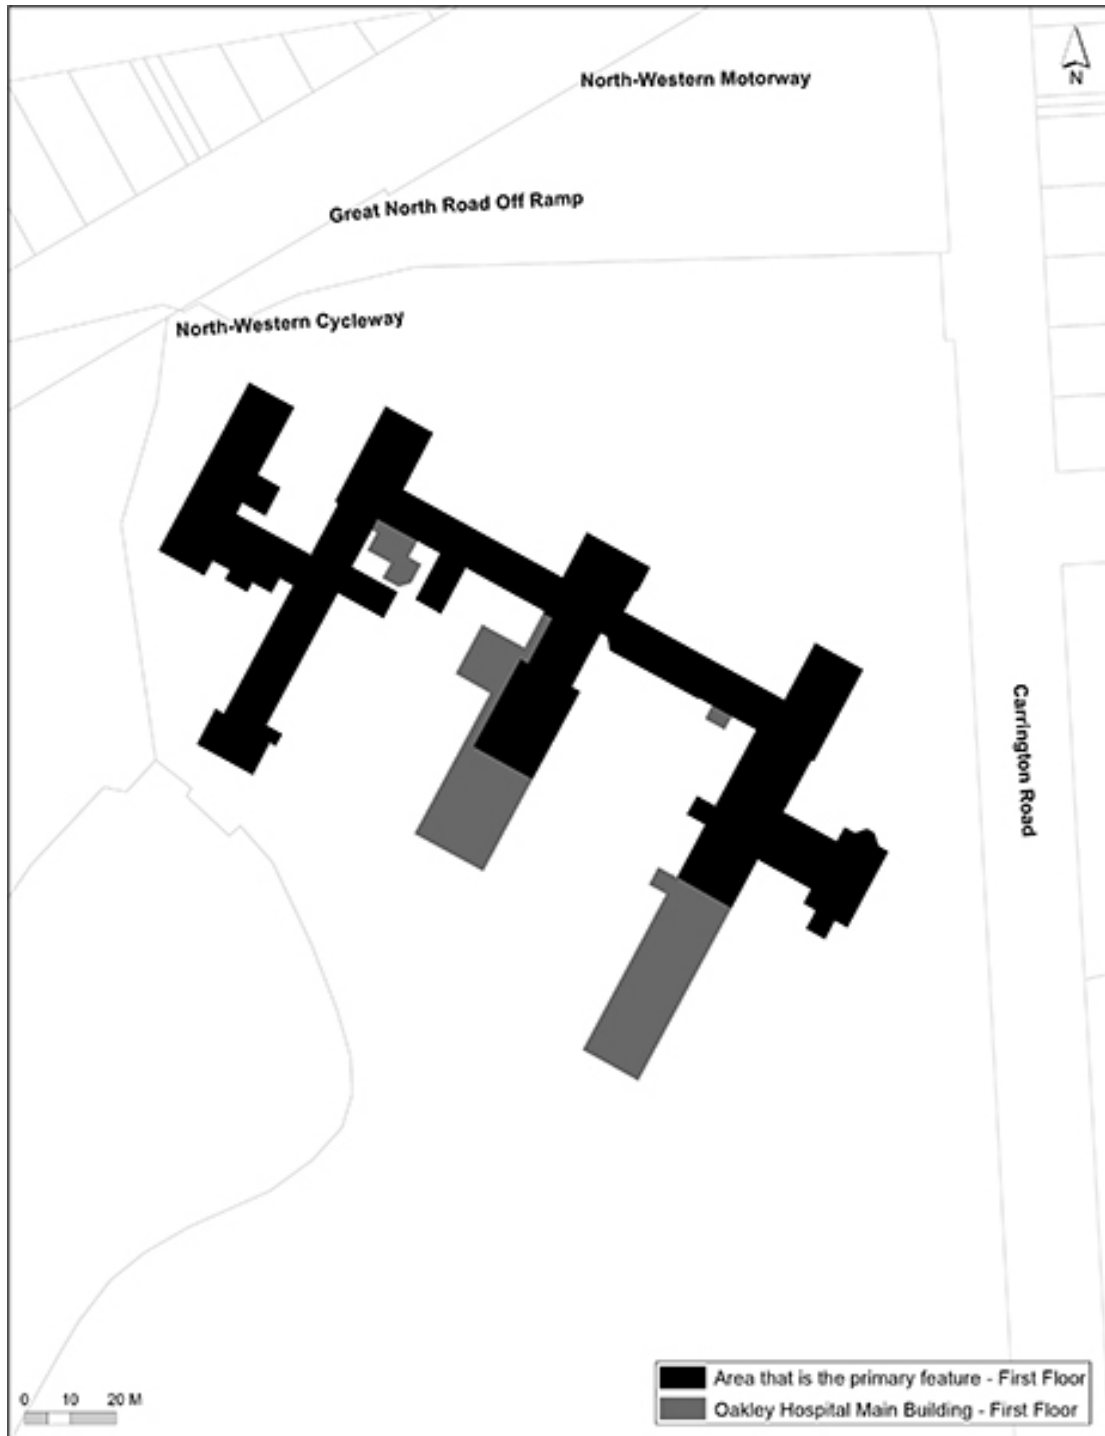

### Schedule 14.3 Historic Heritage Place maps

Map 14.3.1 Schedule ID 2083 – Merchant House (Newman Hall)

Map 14.3.2 Schedule ID 1618 – Oakley Hospital Main Building (Ground Floor)

Map 14.3.3 Schedule ID 1618 – Oakley Hospital Main Building (First Floor)

Map 14.3.4 Schedule ID 2589 – Arkell Homestead

Map 14.3.5 Schedule ID 484 – Riverhead Hotel (Forester’s Arms)

**Map 14.3.6 Historic Heritage Place UIDs 880 – 892 & 894: Chelsea Sugar Refinery, Chatswood**